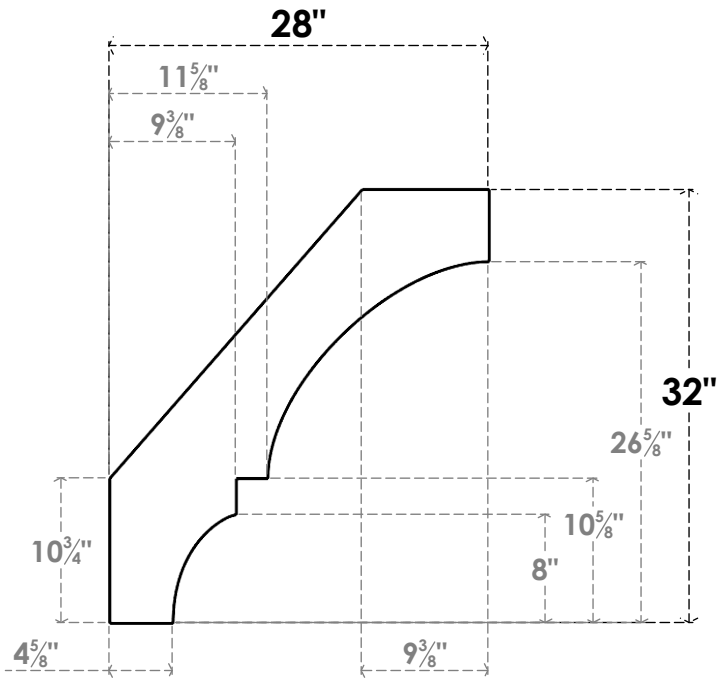

# ITEM NUMBER: BRCPC060X28000X32000BOA

6"W X 28"D X 32"H BALBOA ARCHITECTURAL GRADE PVC CLOSED KNEE BRACE

**SIDE PROFILE**

**FRONT PROFILE**

**ISOMETRIC**

EKENA MILLWORK  
2300 WEST MAIN ST.  
CLARKSVILLE, TX 75426  
TOLL FREE: 866-607-0453  
WWW.EKENAMILLWORK.COM