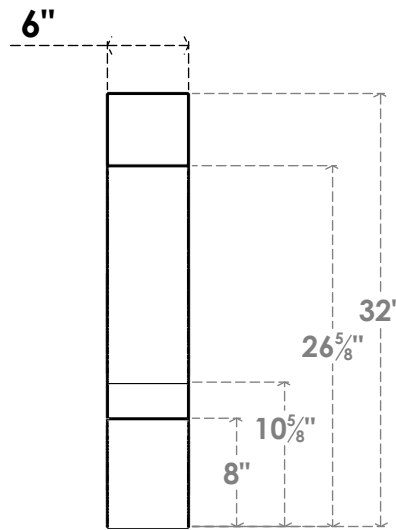

# ITEM NUMBER: BRCPC060X28000X32000BOA

6"W X 28"D X 32"H BALBOA ARCHITECTURAL GRADE PVC CLOSED KNEE BRACE

**SIDE PROFILE**

**FRONT PROFILE**

**ISOMETRIC**

EKENA MILLWORK  
2300 WEST MAIN ST.  
CLARKSVILLE, TX 75426  
TOLL FREE: 866-607-0453  
WWW.EKENAMILLWORK.COM

NOTES

1. INSTALLATION TO BE COMPLETED IN ACCORDANCE WITH MANUFACTURER'S SPECIFICATIONS.
2. DRAWING MAY NOT BE TO SCALE
3. THIS DRAWING IS INTENDED FOR DESIGN AND PLANNING PURPOSES ONLY.
4. ALL INFORMATION CONTAINED HEREIN WAS CURRENT AT THE TIME OF DEVELOPMENT BUT MUST BE REVIEWED AND APPROVED BY THE PRODUCT MANUFACTURER TO BE CONSIDERED ACCURATE.
5. ARCHITECTURAL GRADE PVC PRODUCTS ARE MADE FROM EXPANDED CELLULAR PVC AND COME NATURALLY WHITE BUT MAY BE PAINTED